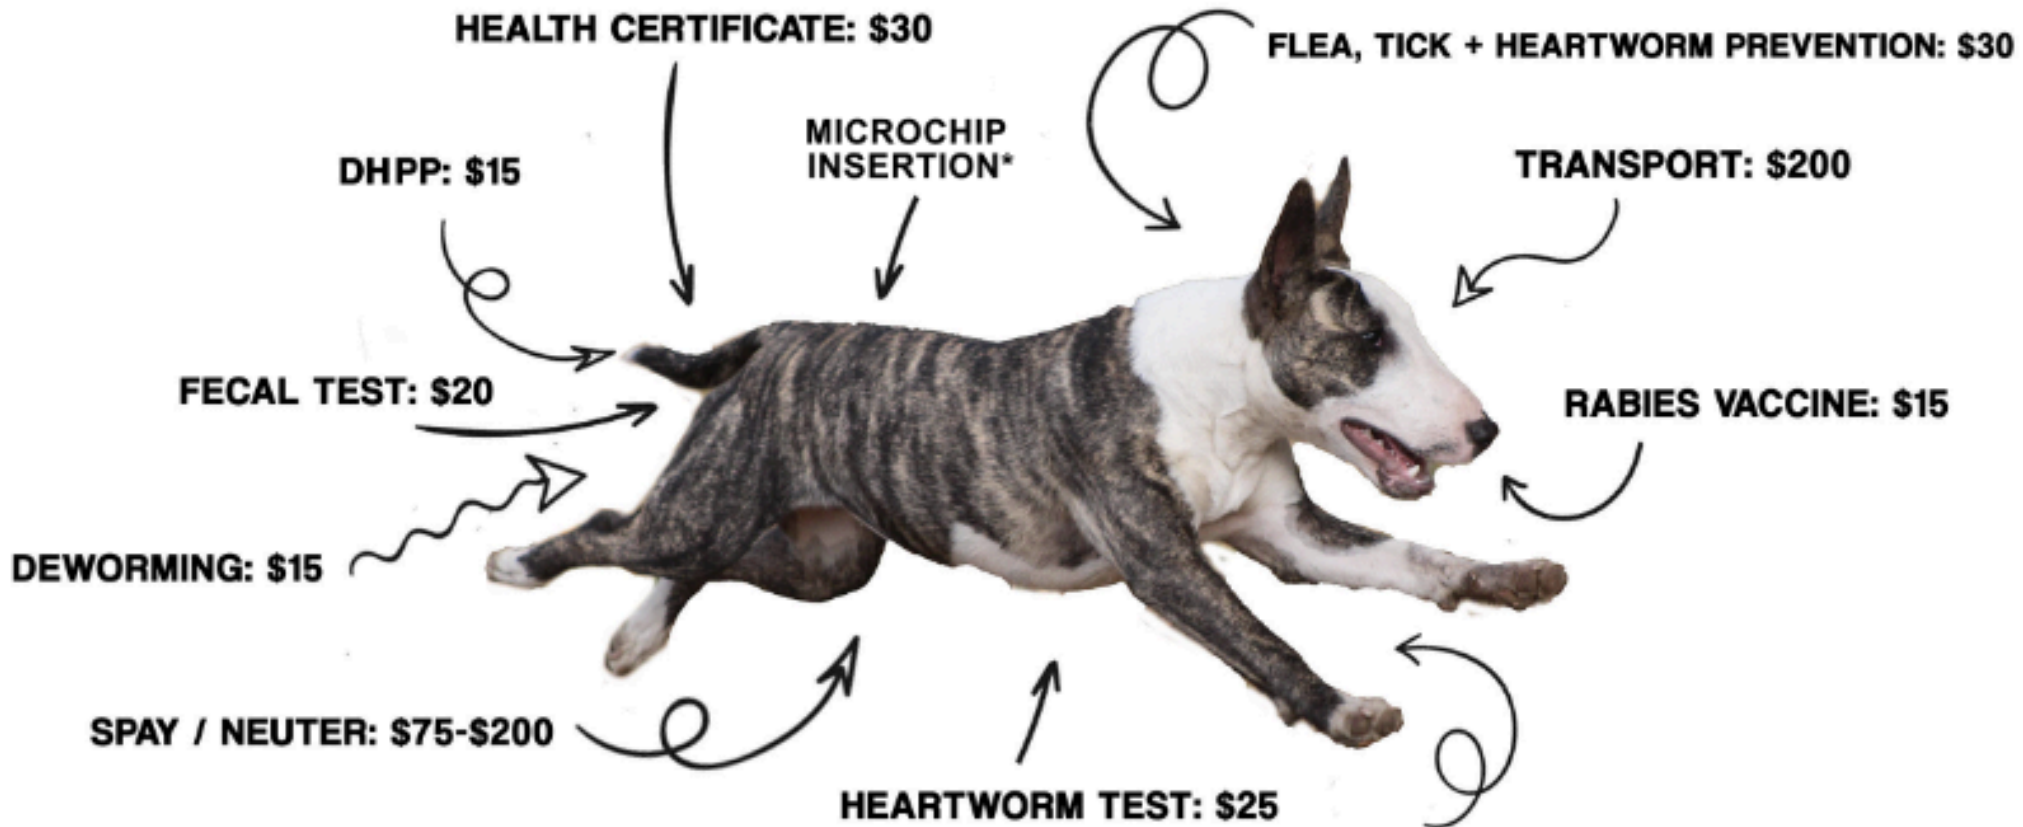

WHAT IS IN AN ADOPTION FEE?

BELOW IS AN EXAMPLE OF WHAT IT COSTS US TO RESCUE AND VET A HEALTHY DOG

**there is an average \$20 fee to register/transfer ownership of the microchip, varies by brand*

OUR FEE FOR PUPPIES UNDER 1 IS \$475